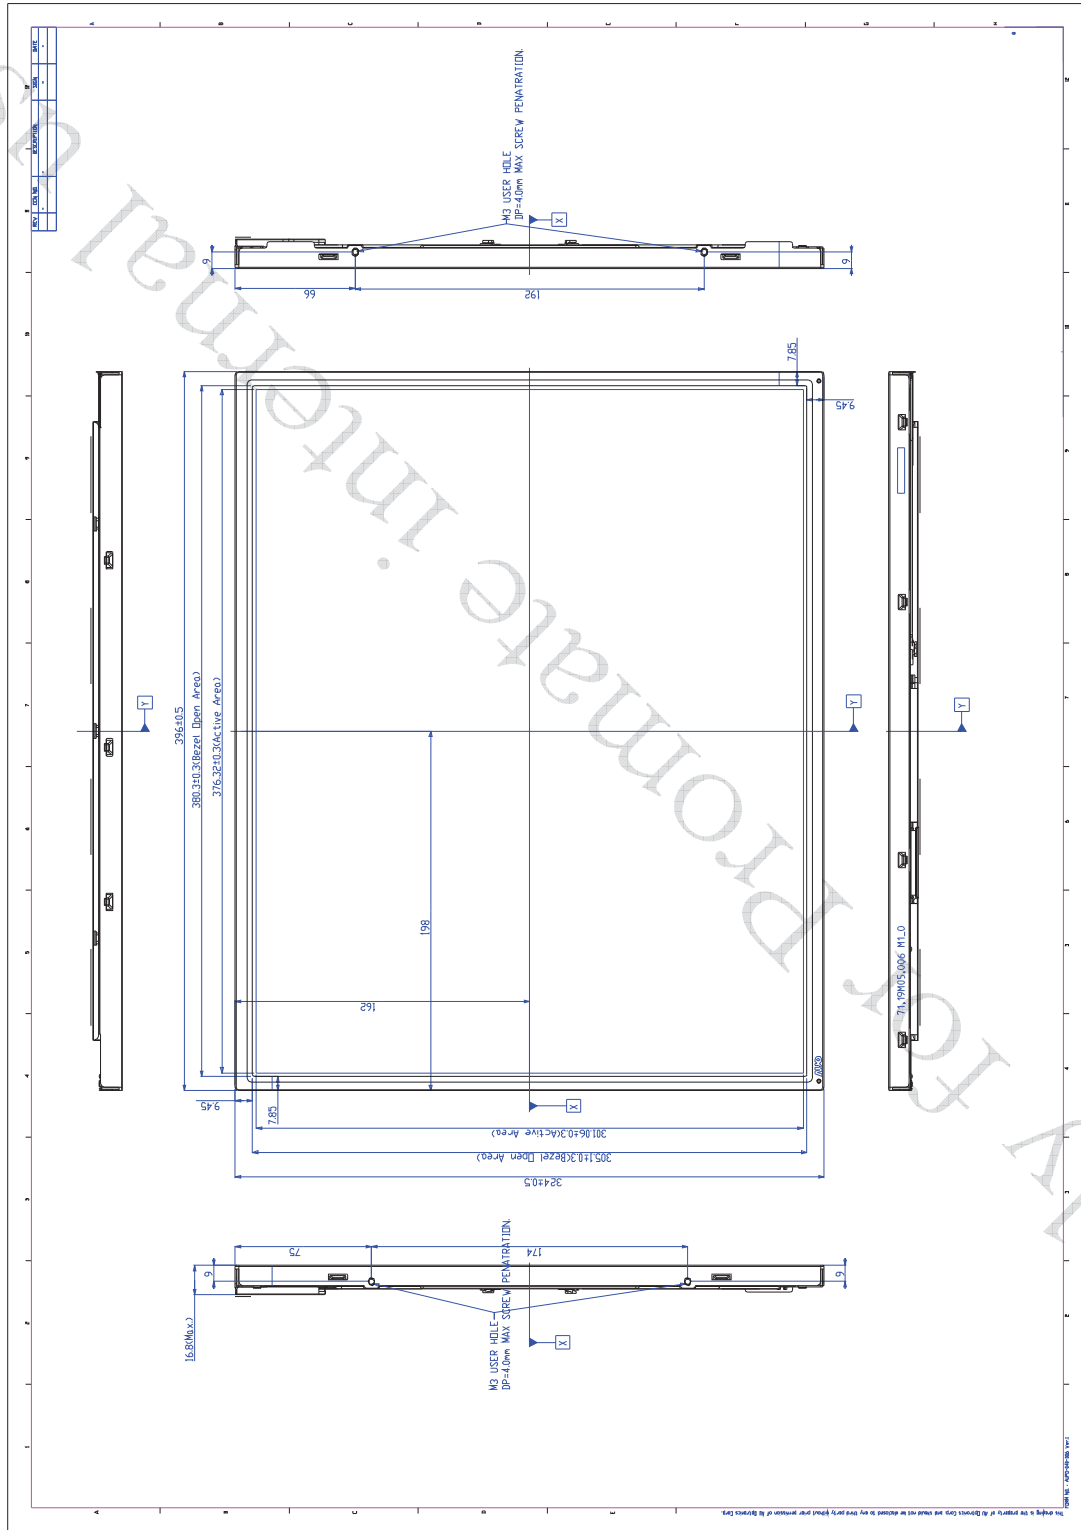

MS190RUBFIX30D1

Only for format use
 Internal use

This drawing is the property of Al Bronecs Corp and should not be released or copied in any form without prior permission of Al Bronecs Corp.